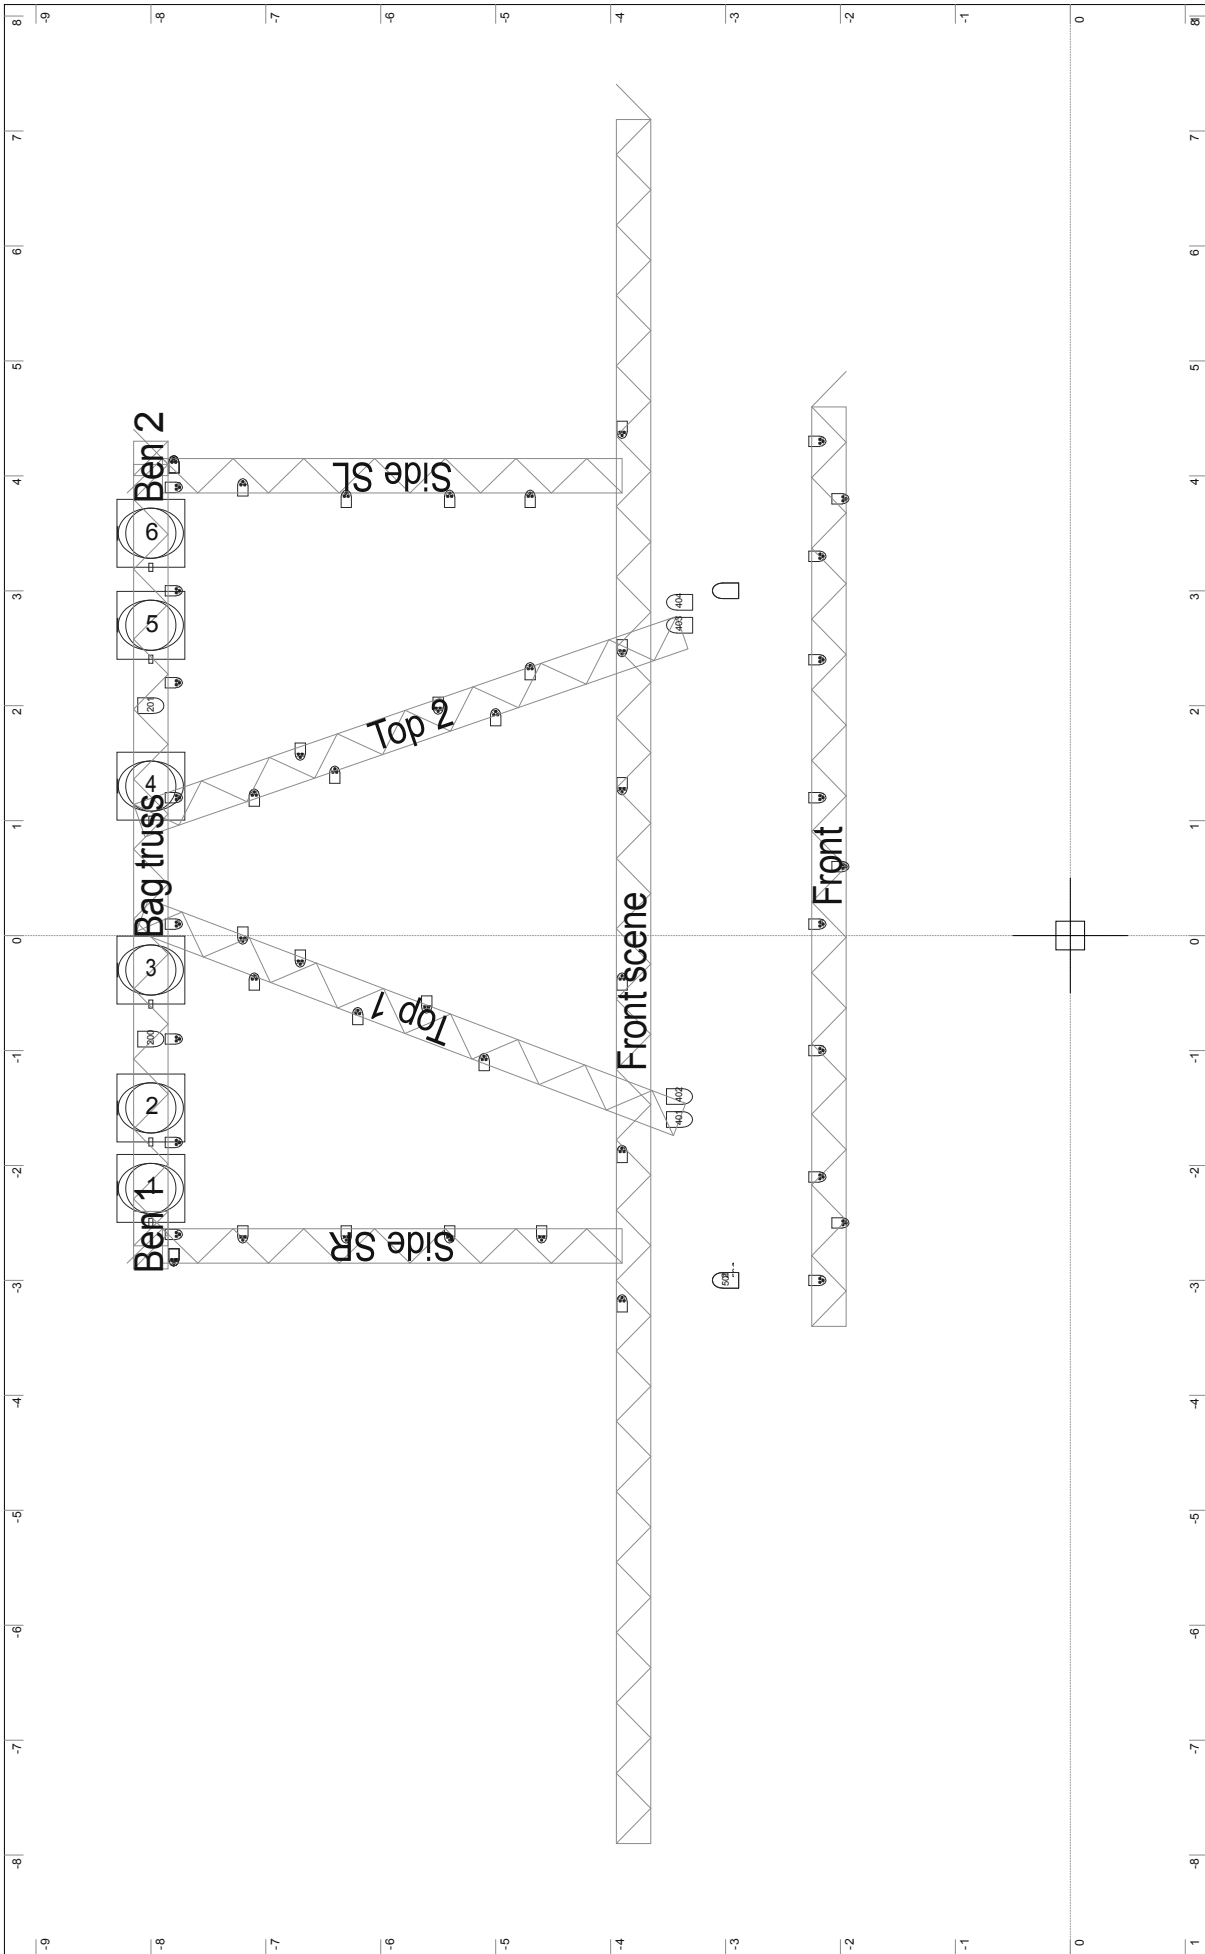

### Strøm:

02 stk. 3 X 16A CEE  
01 stk. 3 X 32A CEE  
01 stk. 3 X 63A CEE

show/Gimle NY led : Flown Plot Heads

show/Gimle NY led : Floor Plot Heads

## show/Gimle NY led

Name	Position	Size	Weight of fixtures	DMX Universes
Bag truss	(-2.9, -8.0) Trim: 7.0	Length: 7.0 ( 0.3x 0.3)	124.8	1, 2
Side SR	(-2.7, -3.9) Trim: 7.0	Length: 4.0 ( 0.3x 0.3)	0.0	2
Side SL	( 4.0, -3.9) Trim: 7.0	Length: 4.0 ( 0.3x 0.3)	0.0	2
Front scene	(-7.9, -3.8) Trim: 7.0	Length: 15.0 ( 0.3x 0.3)	0.0	2
Top 1	(-1.6, -3.4) Trim: 7.3	Length: 5.0 ( 0.3x 0.3)	0.0	2
Top 2	( 1.0, -8.1) Trim: 7.3	Length: 5.0 ( 0.3x 0.3)	0.0	2
Front	(-3.4, -2.1) Trim: 7.3	Length: 8.0 ( 0.3x 0.3)	0.0	2
Ben 1	(-2.7, -8.0) Trim: 4.8	Length: 2.0 ( 0.3x 0.3)	0.0	2
Ben 2	( 4.0, -8.0) Trim: 4.8	Length: 2.0 ( 0.3x 0.3)	0.0	2
Floor	( 0.0, -5.0) Trim: -2.4	Length: 0.1 ( 0.1x 0.1)	0.0	2